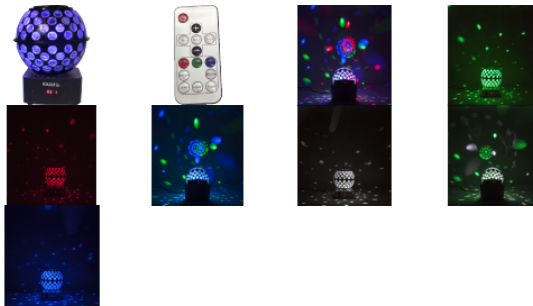

SPECIFICATIONS TECHNIQUES

Power supply	AC220-240V 50/60Hz
Consumption	30W
Dimensions	240 x 240 x 315mm
Weight	2kg

LOGISTICS VALUES

Code EAN 14	54200471324686
Poids brut	0 gr / 0 kg
Poids net	0 gr / 0 kg
Dimensions carton 1 (Lo. x La. x Ha.) – cm	56x54x36